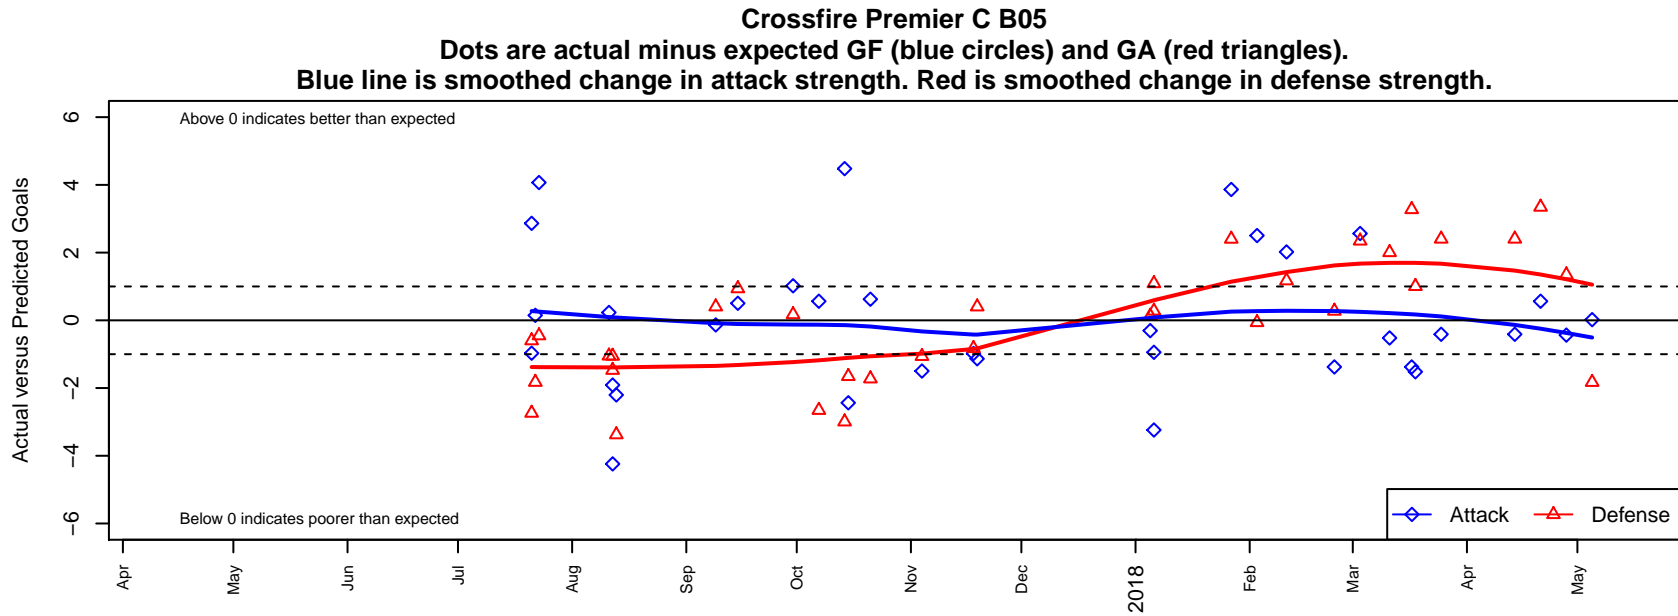

**attack and defense variance (black dot)
relative to other teams
and top 10 in region**

**attack and defense rating
relative to others at age
and all opponents in last 13 months**

Crossfire Premier C B05

Crossfire Premier SC
Redmond, WA
B05 total strength=987
attack=2.99 defense=1.22
fall league = RCL B05 Div 2
notes= Metzger 2016

alt names used:
Crossfire Premier B05 C
CROSSFIRE PREMIER B05-C LEE (WA)
CROSSFIRE PREMIER B05-C LEE (WA)
Crossfire Premier B05-C
Crossfire Premier B05 C

Venues played:
2017 Nike Crossfire Challenge Gold Group U13
2017 REDAPT Cup Silver U13
2017 RCL B05 Div 2
2017 PacNW Winter Classic 2005 Premier 2
2017 WYS Presidents Cup B05 Division 1