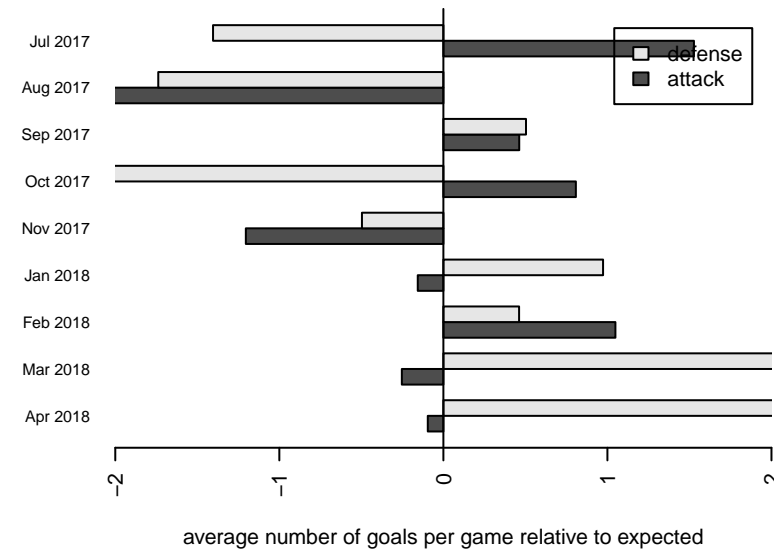

Performance relative to 13 month average