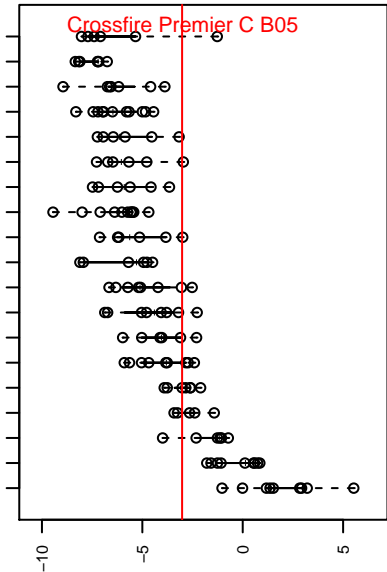

- PSPL Classic 3 – West U13
- NPSL DIVISION 3 (05) U13
- RCL B05 Div 4
- NPSL DIVISION 2 (05) U13
- PSPL Copa 2 – East U13
- PSPL Copa 1 – East Red U13
- SSUL B05 14 Div 2
- PSPL Copa 1 – West U13
- PSPL Copa 1 – East Blue U13
- PSPL Classic 2 – West U13
- NPSL DIVISION 1 (05) U13
- PSPL Classic 1 – West U13
- PSPL WSPL 2 U13
- RCL B05 Div 3
- RCL B05 Div 2
- PSPL WSPL 1 U13
- PSPL WNPL U13
- RCL B05 Div 1
- USSDA U13