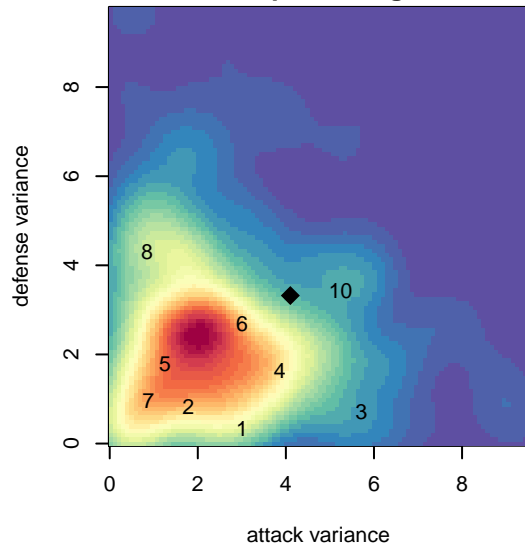

**attack and defense variance (black dot)
relative to other teams
and top 10 in region**