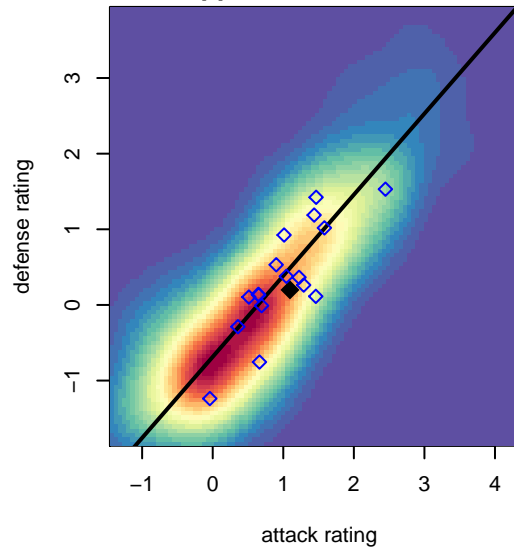

**attack and defense rating
relative to others at age
and all opponents in last 13 months**