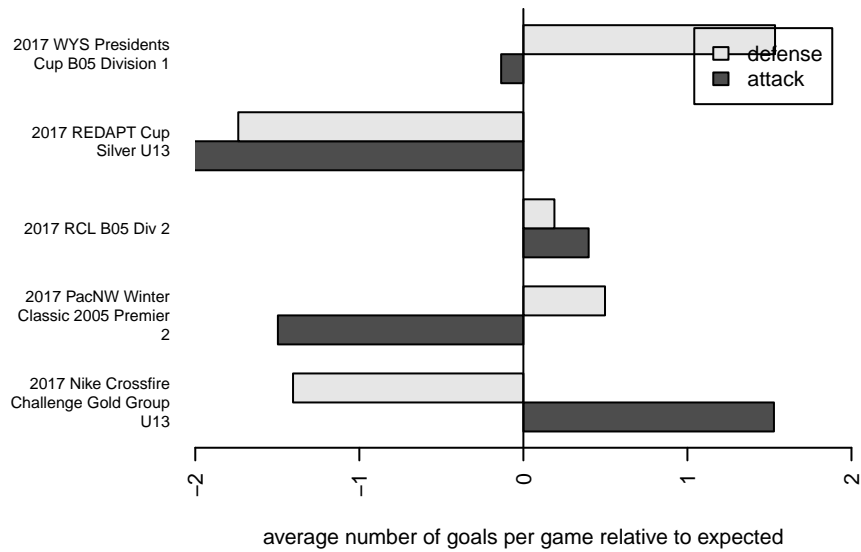

Performance relative to 13 month average